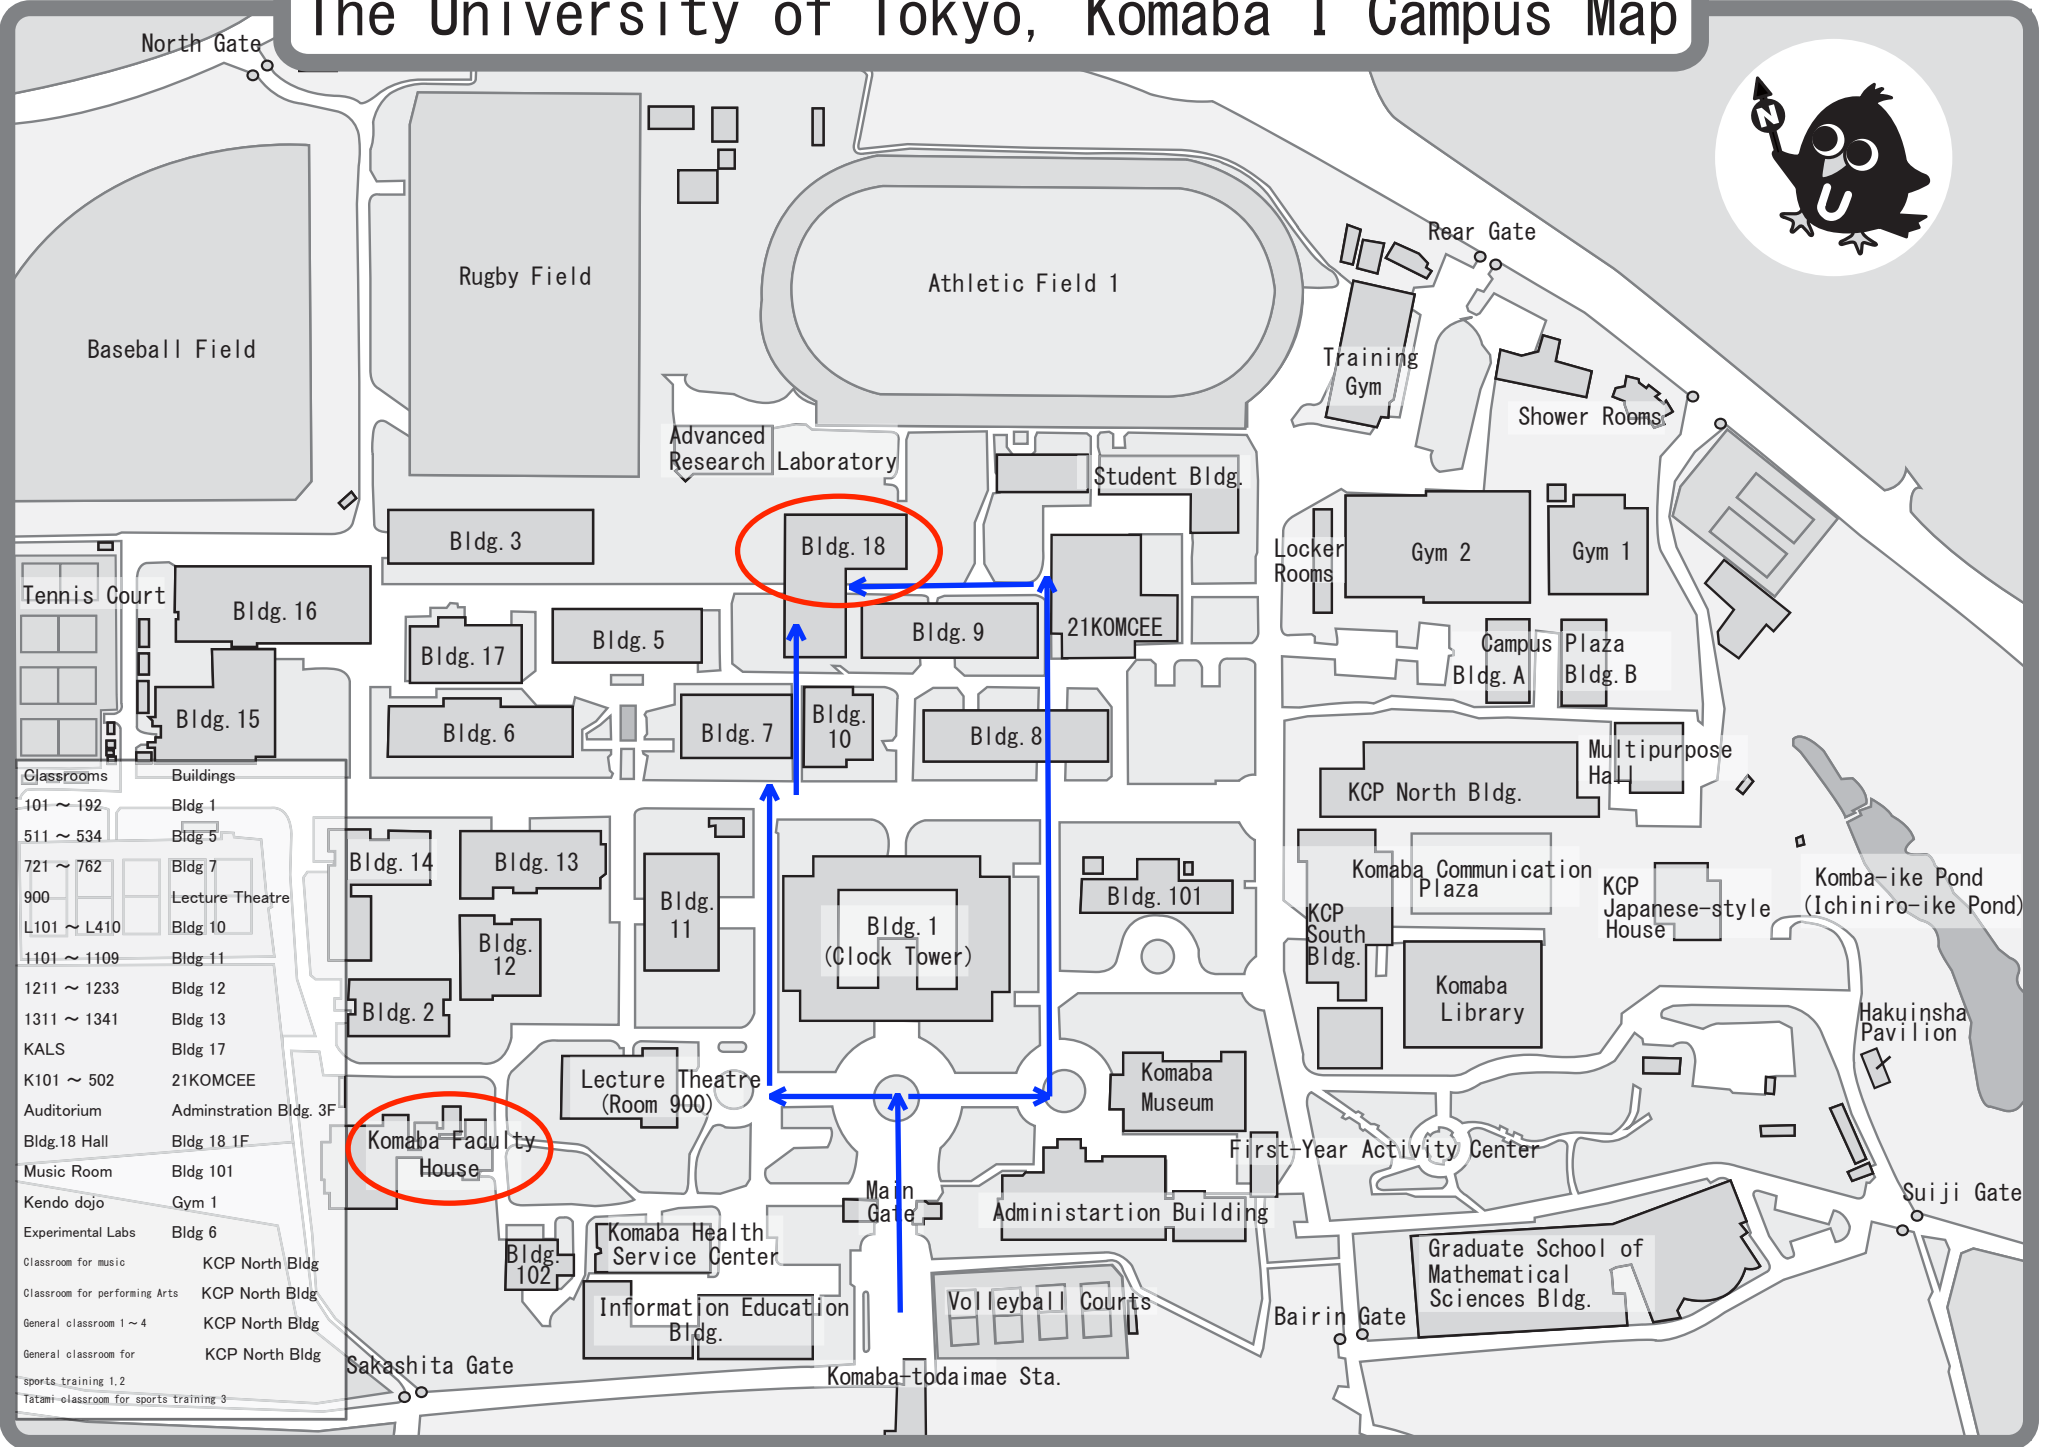

The University of Tokyo, Komaba I Campus Map

Classrooms	Buildings
101 ~ 192	Bldg 1
511 ~ 534	Bldg 5
721 ~ 762	Bldg 7
900	Lecture Theatre
L101 ~ L410	Bldg 10
1101 ~ 1109	Bldg 11
1211 ~ 1233	Bldg 12
1311 ~ 1341	Bldg 13
KALS	Bldg 17
K101 ~ 502	21KOMCEE
Auditorium	Administration Bldg. 3F
Bldg.18 Hall	Bldg 18 1F
Music Room	Bldg 101
Kendo dojo	Gym 1
Experimental Labs	Bldg 6
Classroom for music	KCP North Bldg
Classroom for performing Arts	KCP North Bldg
General classroom 1~4	KCP North Bldg
General classroom for sports training 1,2	KCP North Bldg
Tatami-classroom for sports training 3	